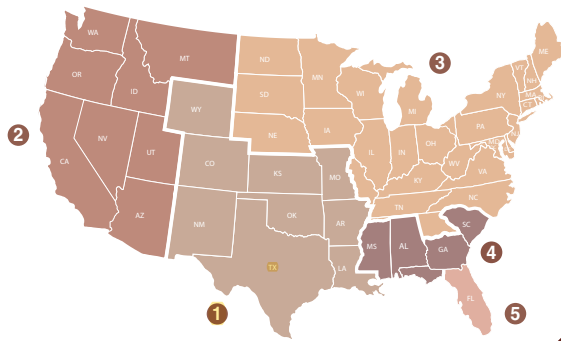

ROYAL SOVEREIGN

THREE-TAB SHINGLES

Most Popular Colors

Color Availability

	1	2	3	4	5
Most Popular Colors:					
Autumn Brown	●		●	●	●
Charcoal	●	●	●	●	●
Golden Cedar	●		●	●	●
Silver Lining			●		●
Weathered Gray	●		●	●	●
White*		●	●		●
Regional Colors:					
Ash Brown	●				
Cypress Tan					●
Nickel Gray			●		
Russet Red					●
Sandrift					●
Slate	●		●	●	
Summer Sage		●			